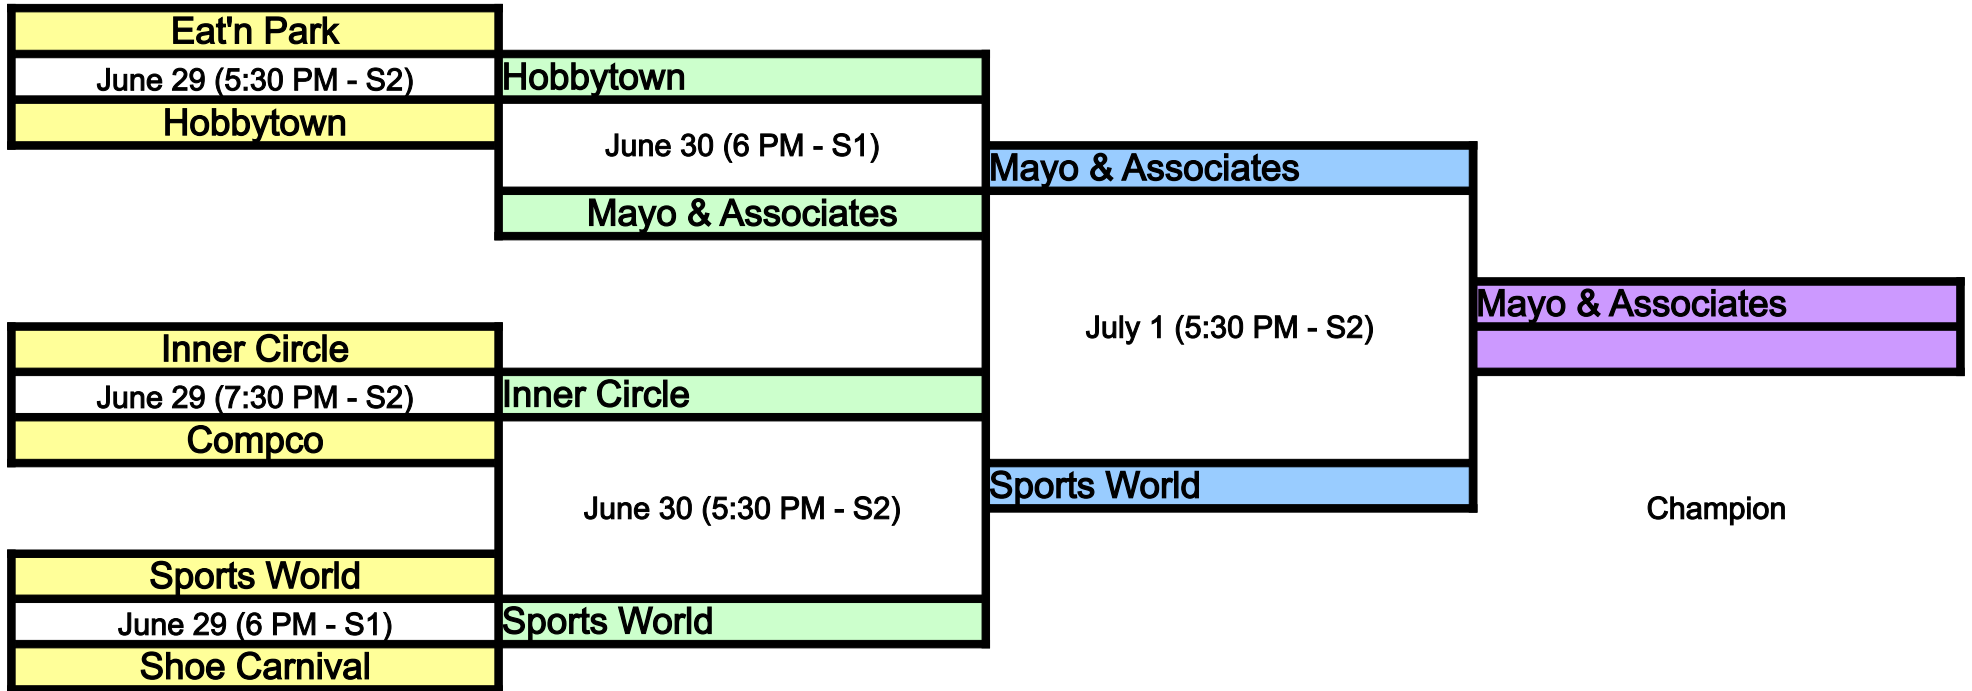

# 2010 Girls Minor Tournament

Seeding of teams is based on final regular season record.