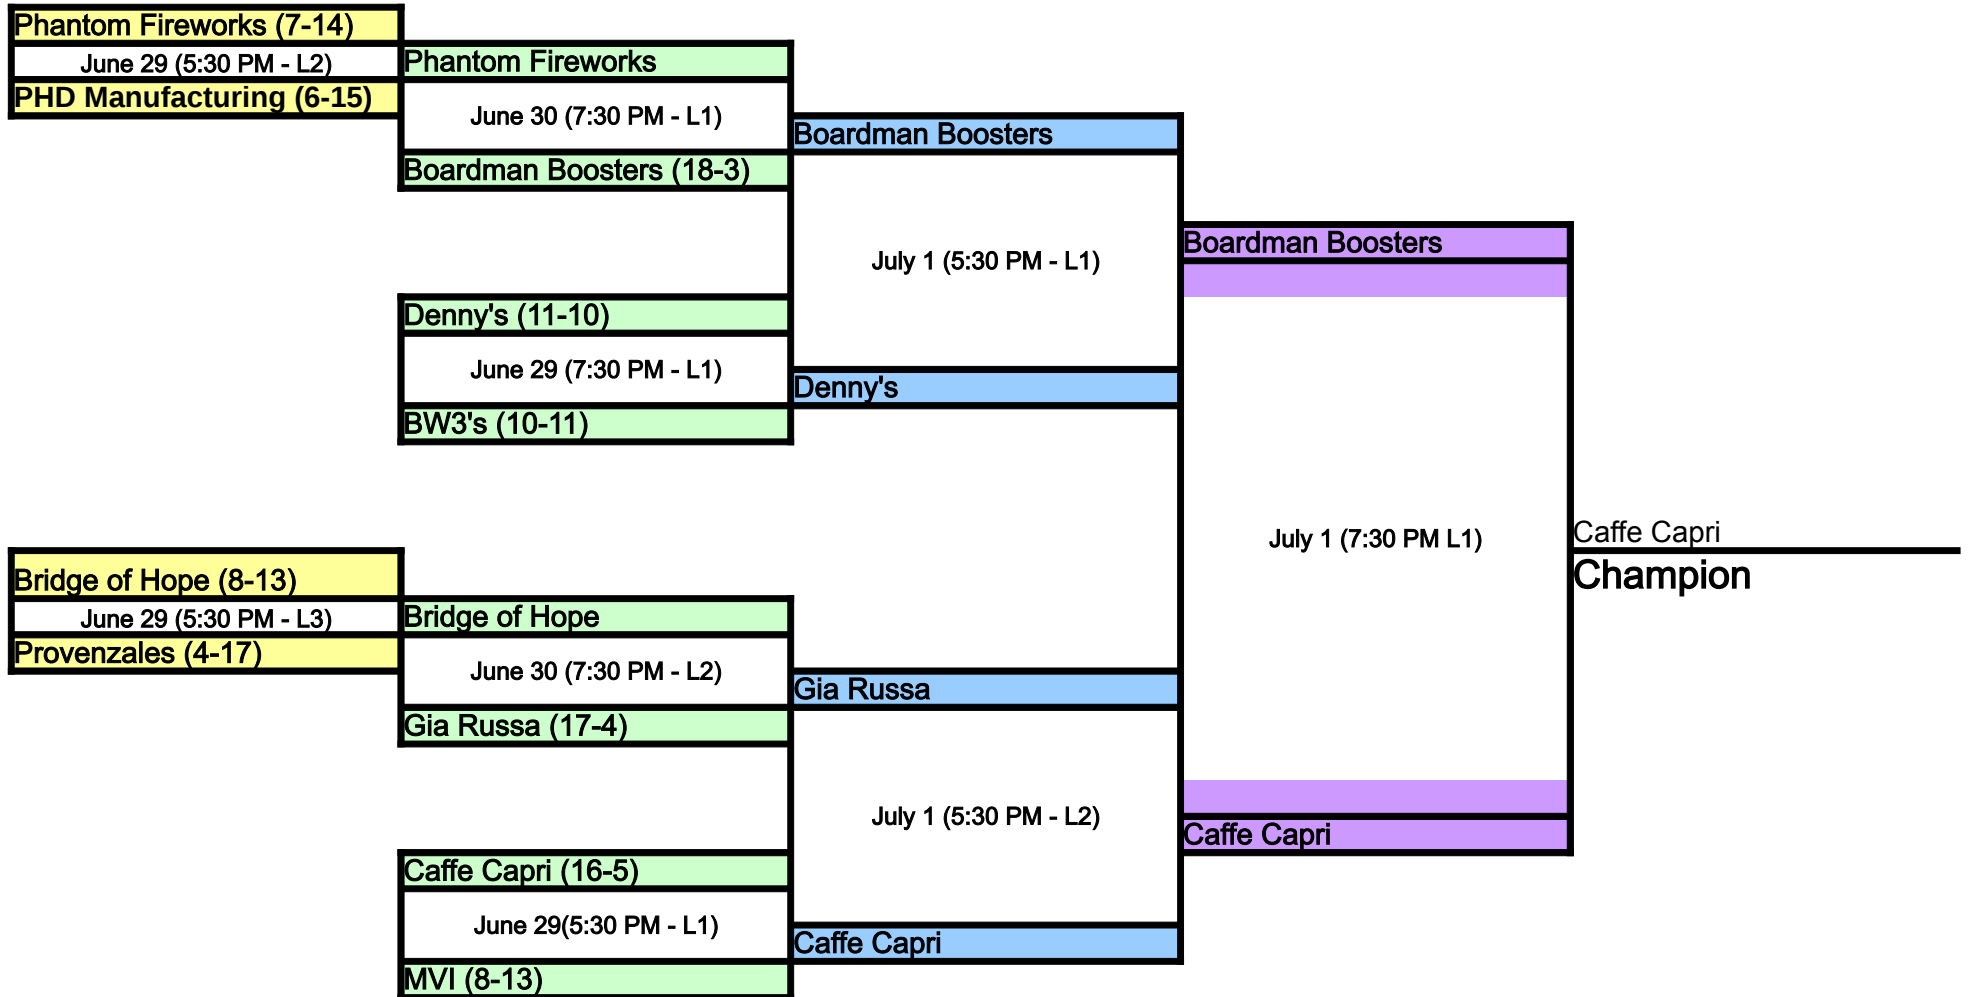

2010 Boys Major Tournament

Seeding of teams is based on final regular season record.