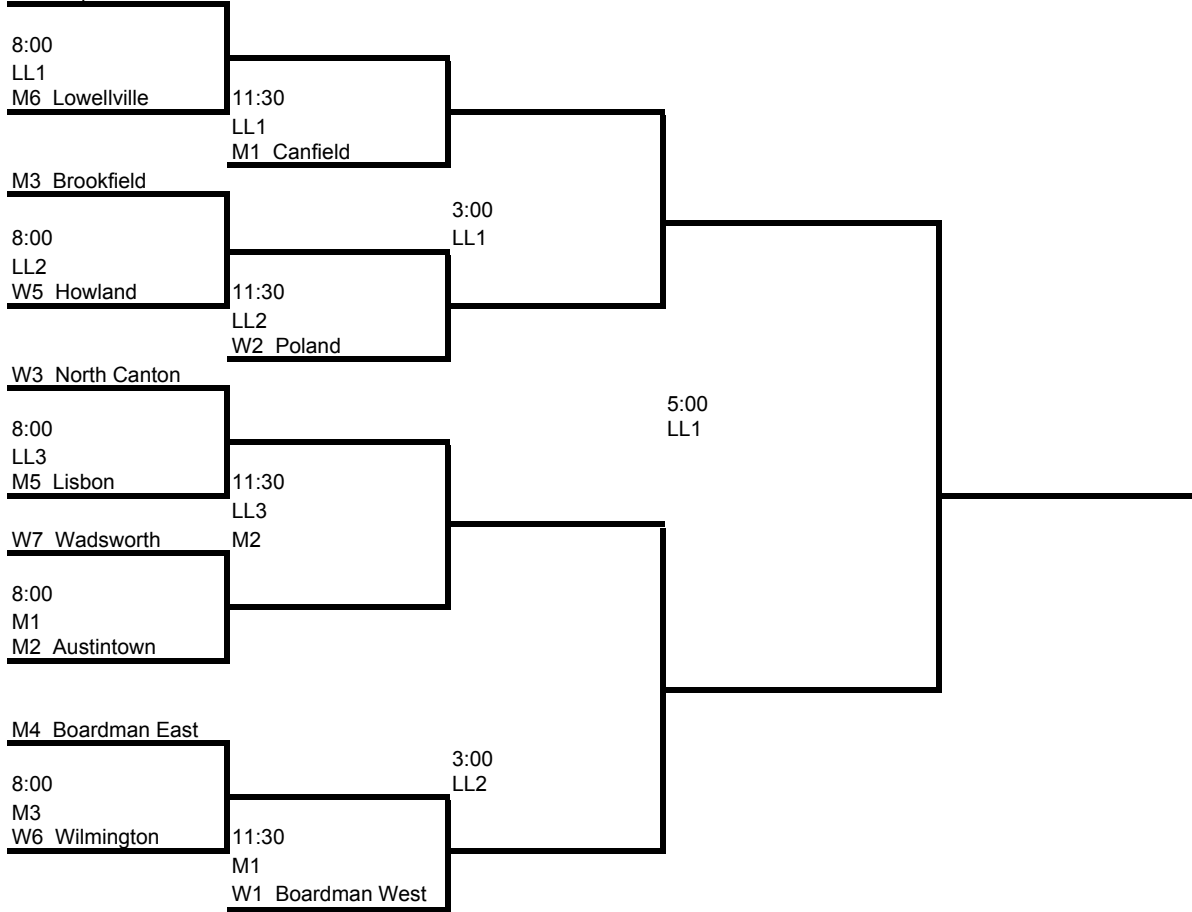

11-12 Division SUNDAY BRACKET

W4 Pepsi Nationals

Teams:	Wins	Loses	Runs Against	Runs Scored	Sunday Seed
White Division					
W1 Howland					
W2 Boardman West					
W3 Wilmington					
W4 Poland					
W5 Pepsi Nationals					
W6 Wadsworth					
W7 North Canton					
Maroon Division					
M7 Lisbon					
M8 Boardman East					
M9 Canfield					
M10 Austintown					
M11 Lowellville					
M12 Brookfield					